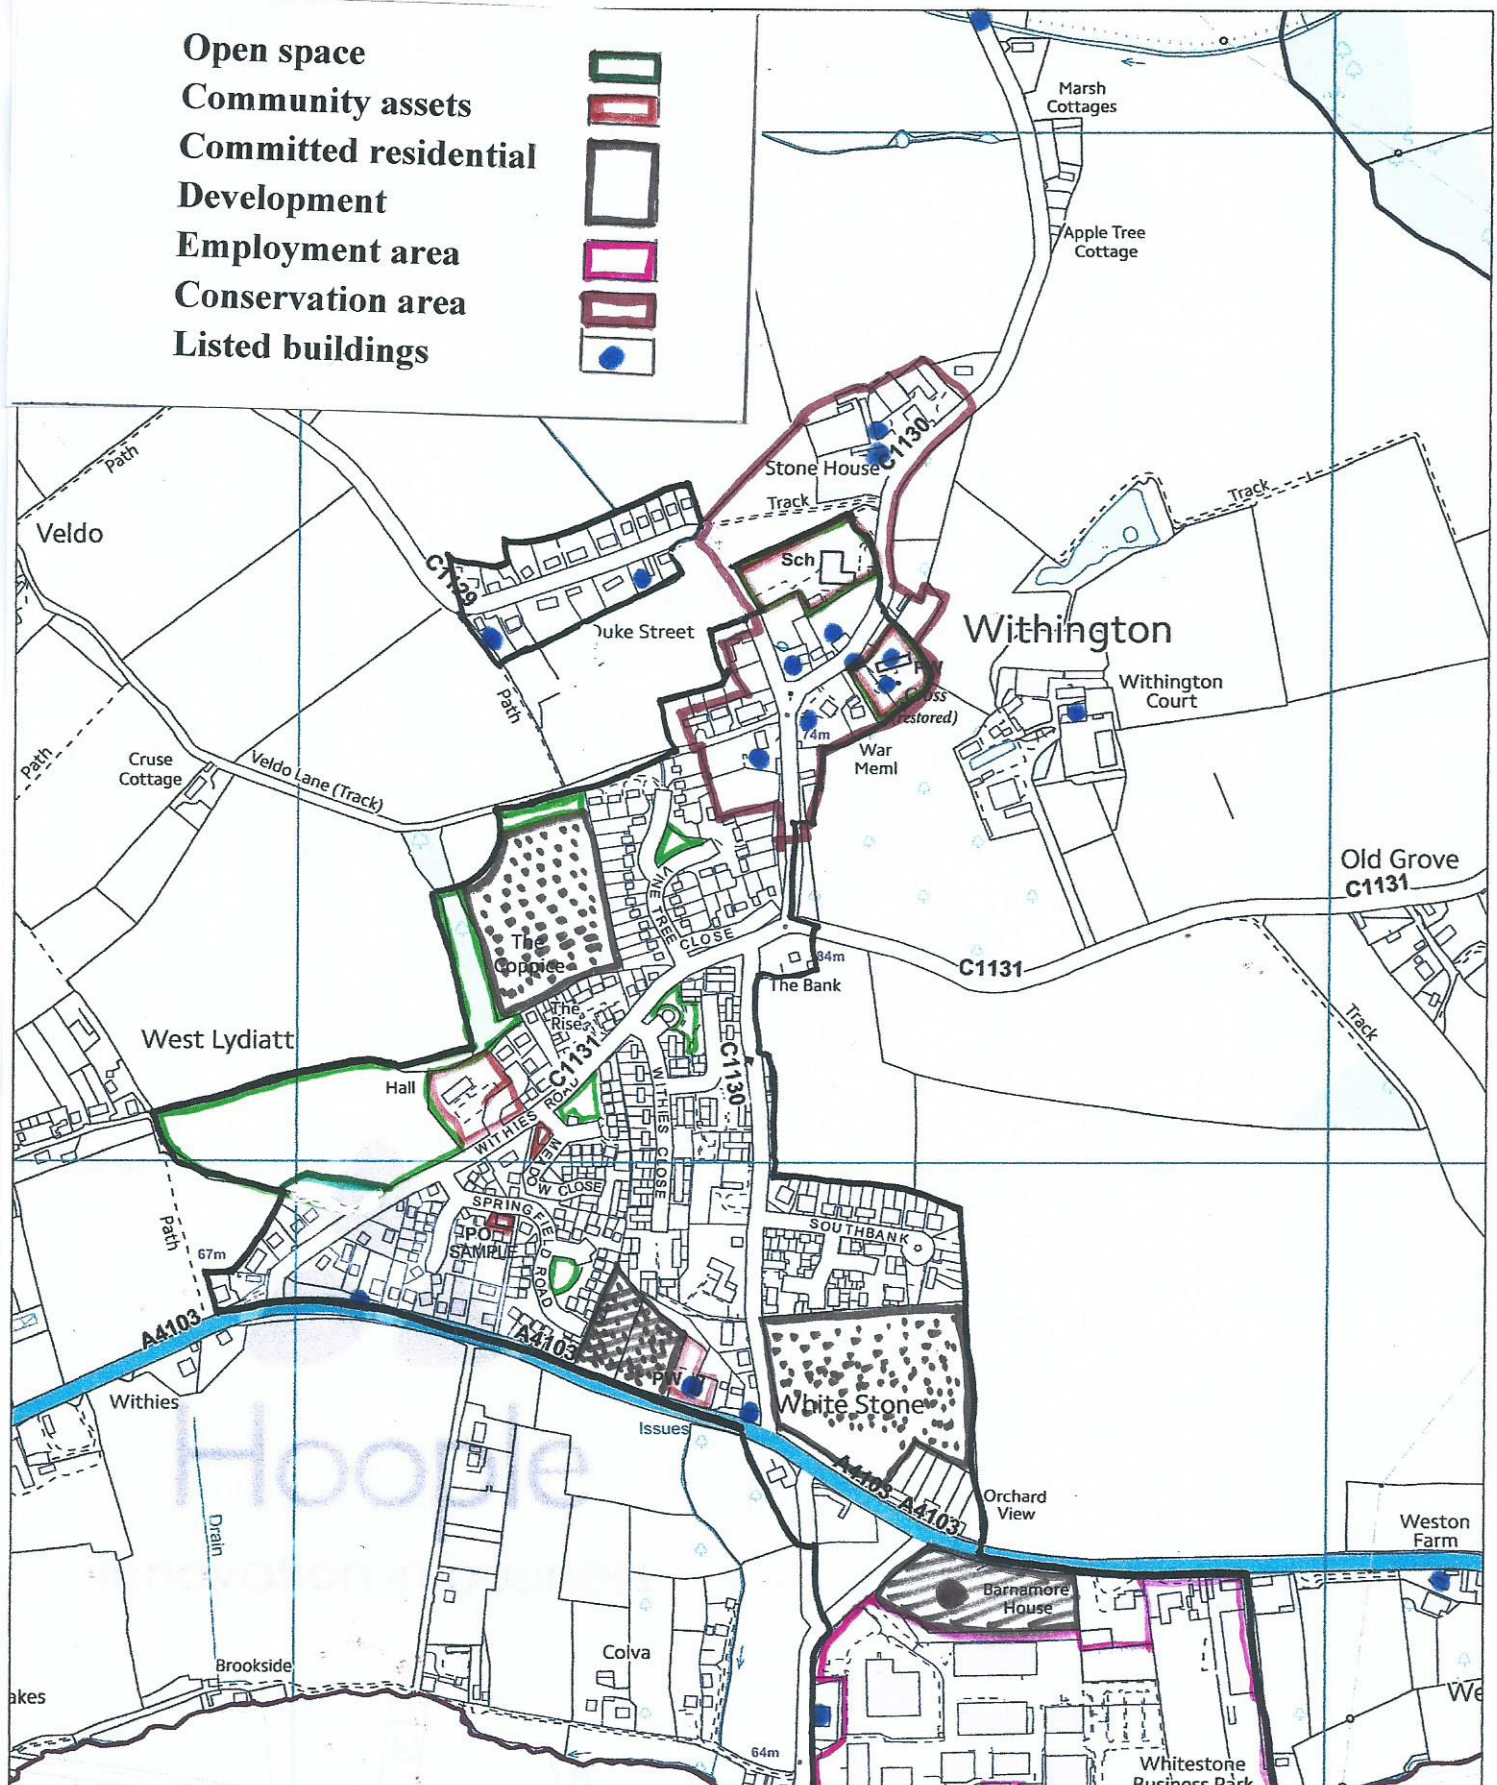

**Open space**  
**Community assets**  
**Committed residential**  
**Development**  
**Employment area**  
**Conservation area**  
**Listed buildings**

**Withington Village Map**

0 200 400  
**Scale 1:5,000**

Technology and Transformation, Hoople Ltd,  
 Holme Lacy Road, Rotherwas, Hereford, HR2 6JT  
 Tel: 01432 260160 Email: gismapping@hoopletd.co.uk  
 © Crown copyright and database rights (2014)  
 Ordnance Survey (100055482)

**Allocated residential**  
**Development**  
 • Care home

**Proposed**  
**Settlement**  
**Boundary**